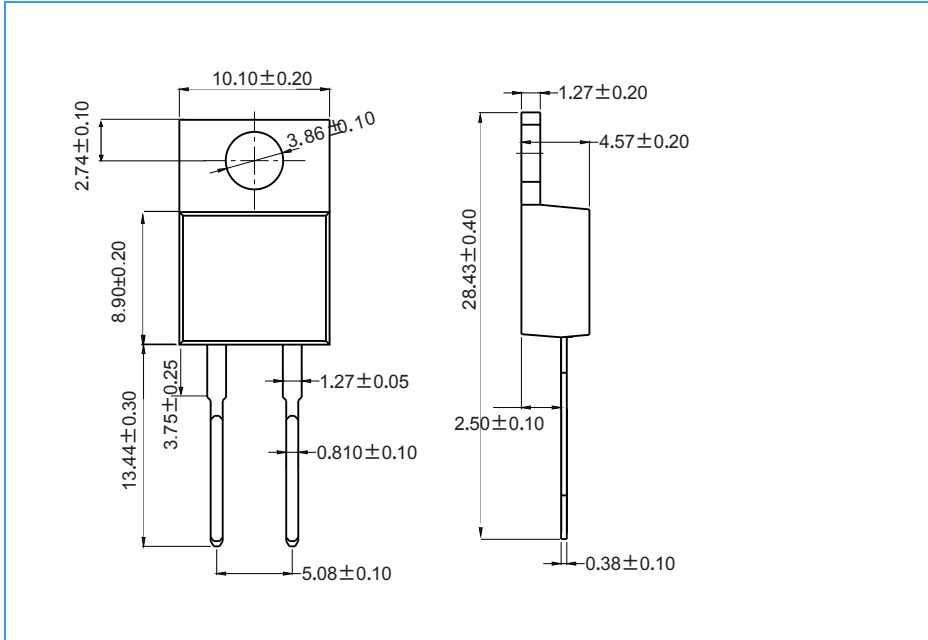

Package

TO-220AC

Package Outline Dimensions (unit: mm)

Packing Information

Package	Shipping Quantity
TO-220AC	50 pcs / Tube